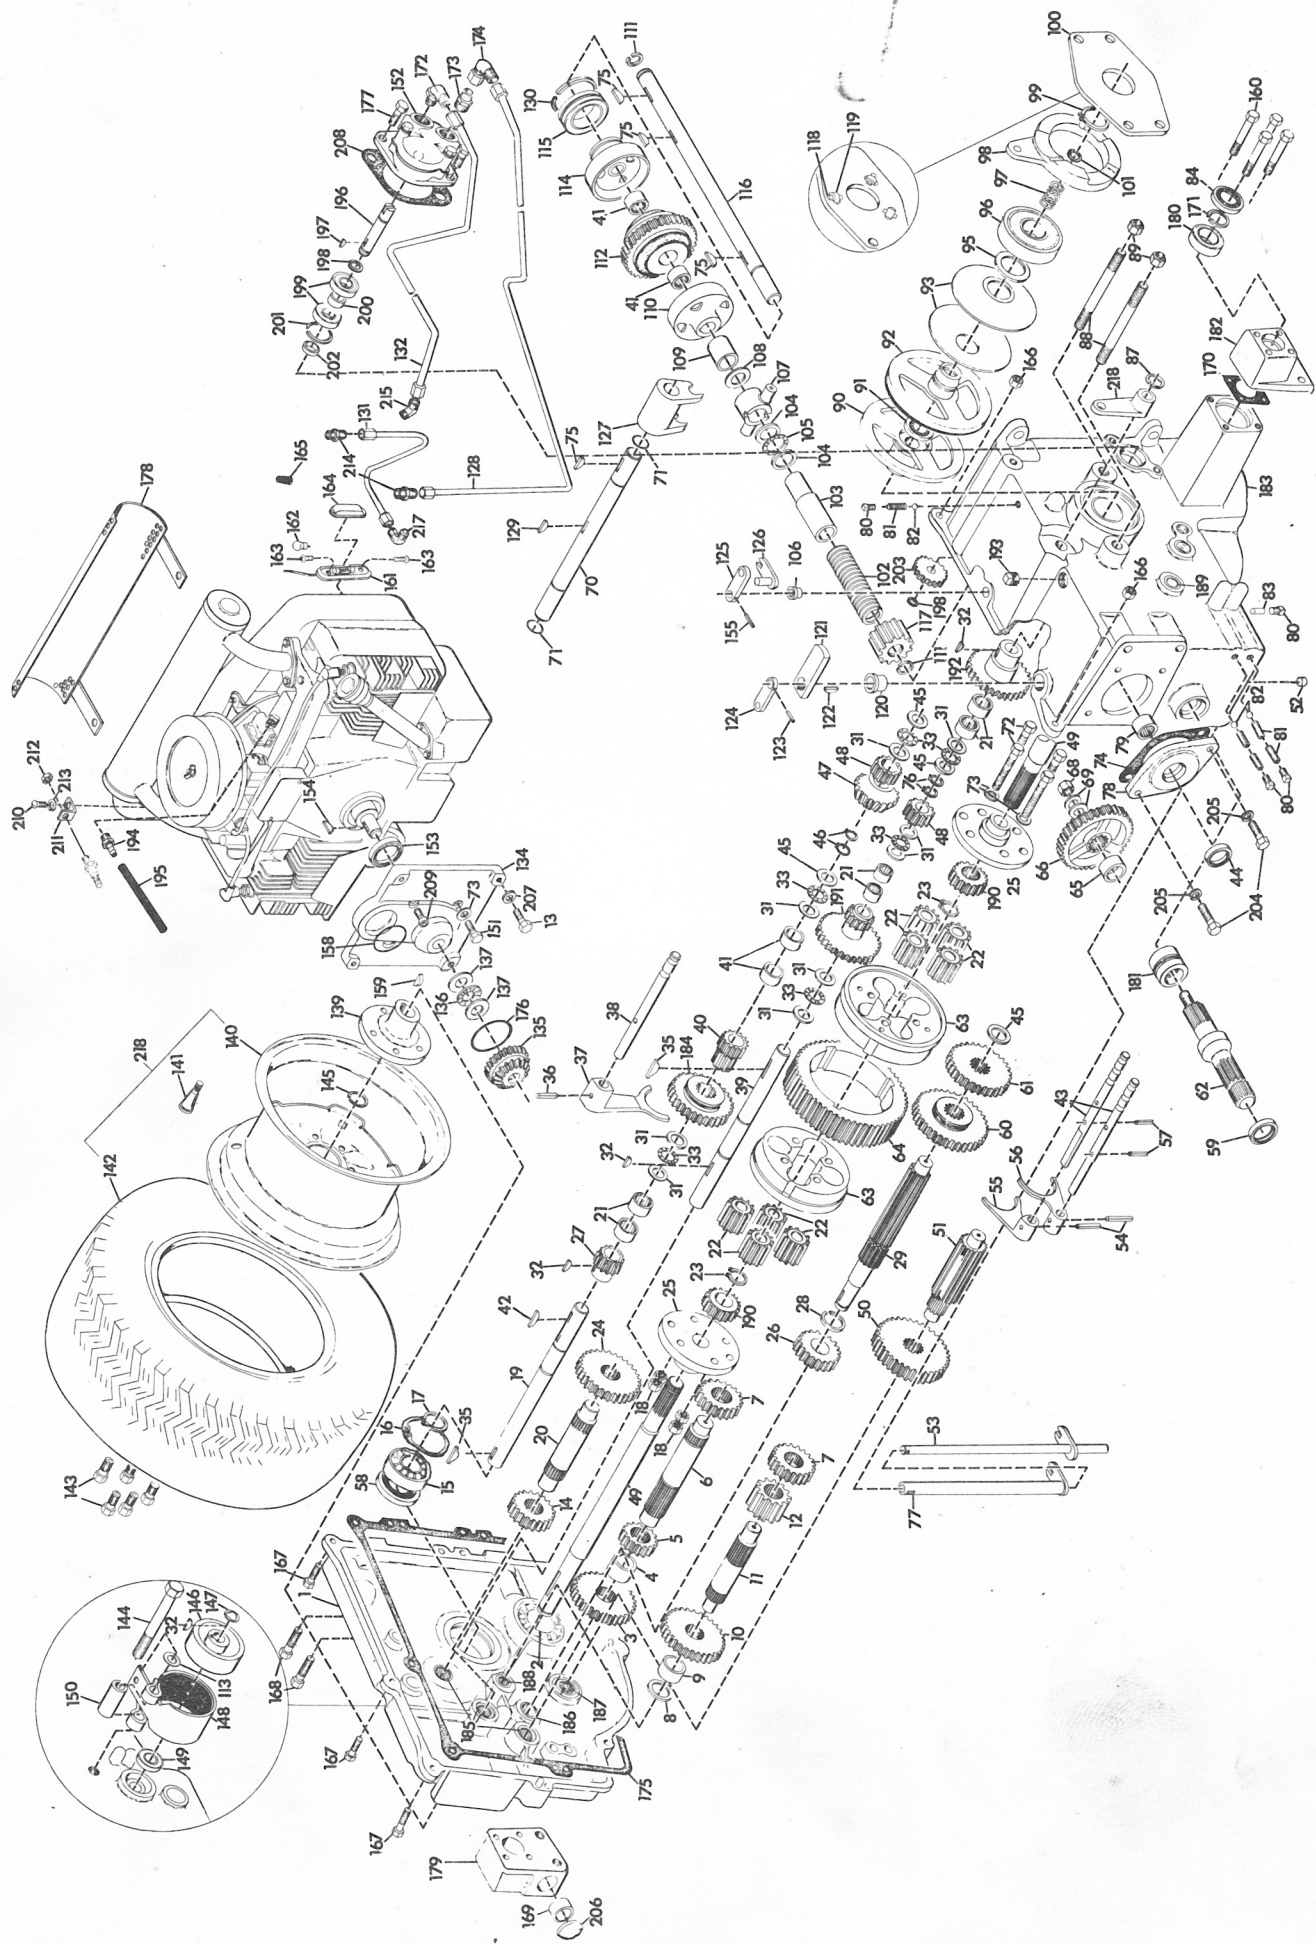

®

GRAVELLY

816
ILLUSTRATED
PARTS LIST

 **GRAVELLY**

ONE GRAVELLY LANE
Clemmons, North Carolina 27012

<u>ITEM NO.</u>	<u>PART NO.</u>	<u>DESCRIPTION</u>
1	18022A1	Transmission Cover
2	17984P1	Ball Bearing
3	15115P1	Gear
4	17993P1	Spacer
5	17992P1	Gear
6	17989P1	Splined Shaft
7	15118P1	Gear
8	18000P1	Thrust Race
9	17999P1	Spacer
10	15124P1	Gear
11	17997P1	Splined Shaft
12	17992P1	Gear
13	122433	1/2-13 Hex Hd Bolt 1 1/2 Long
14	15118P1	Gear
15	17915P1	Ball Bearing
16	17916P1	Retaining Ring
17	17919P1	Retaining Ring
18	456004	3/8 Lock Nut
19	18005P1	Shaft
20	17995P1	Splined Shaft
21	17949P1	Needle Bearing
22	17982P1	Spur Pinion
23	17980P1	Retaining Ring
24	15115P1	Gear
25	17978P1	End Cap
26	14988P1	Gear
27	18025A1	Gear & Bearing Assembly
28	14987P1	Retaining Ring
29	17974P1	Sliding Gear Shaft
31	11223P1	Needle Thrust Bearing Race
32	431787	Woodruff Key #61 Hardened
33	6741P1	Bearing
35	18439P1	Forward Reverse Shaft Key
36	454565	1/4 x 1-1/4 Spring Pin
37	18014P1	2 Speed Yoke
38	18013P1	2 Speed Rail
39	18002P1	Reverse Shaft
40	18007A1	Gear & Bearing Assembly
41	17949P1	Needle Bearing
42	117989	Woodruff Key #19 Hardened
43	17931P1	Shifter Rail
44	17973P1	Oil Seal
45	14998P1	Thrust Race
46	11135P1	Retaining Ring
47	18006P1	Bevel Gear
48	18003P1	Gear
49	17977P1	Axle
50	17987P1	Gear