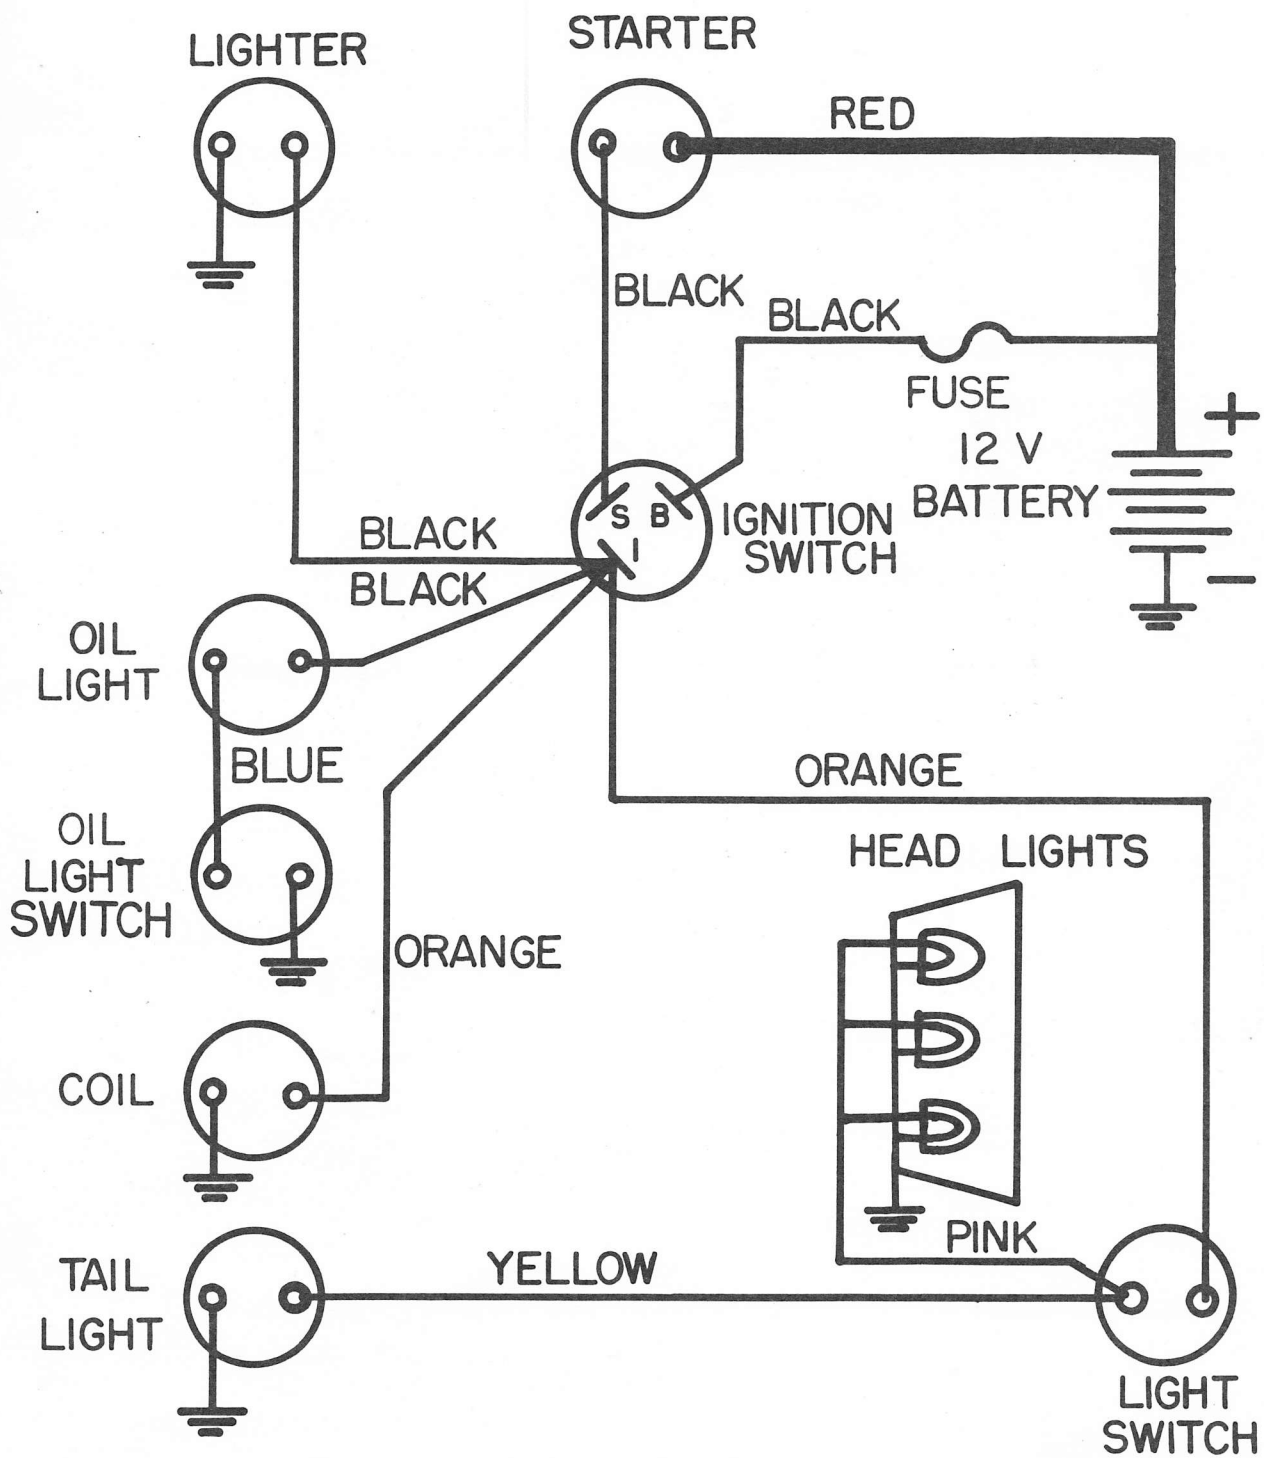

WIRING

DIAGRAM